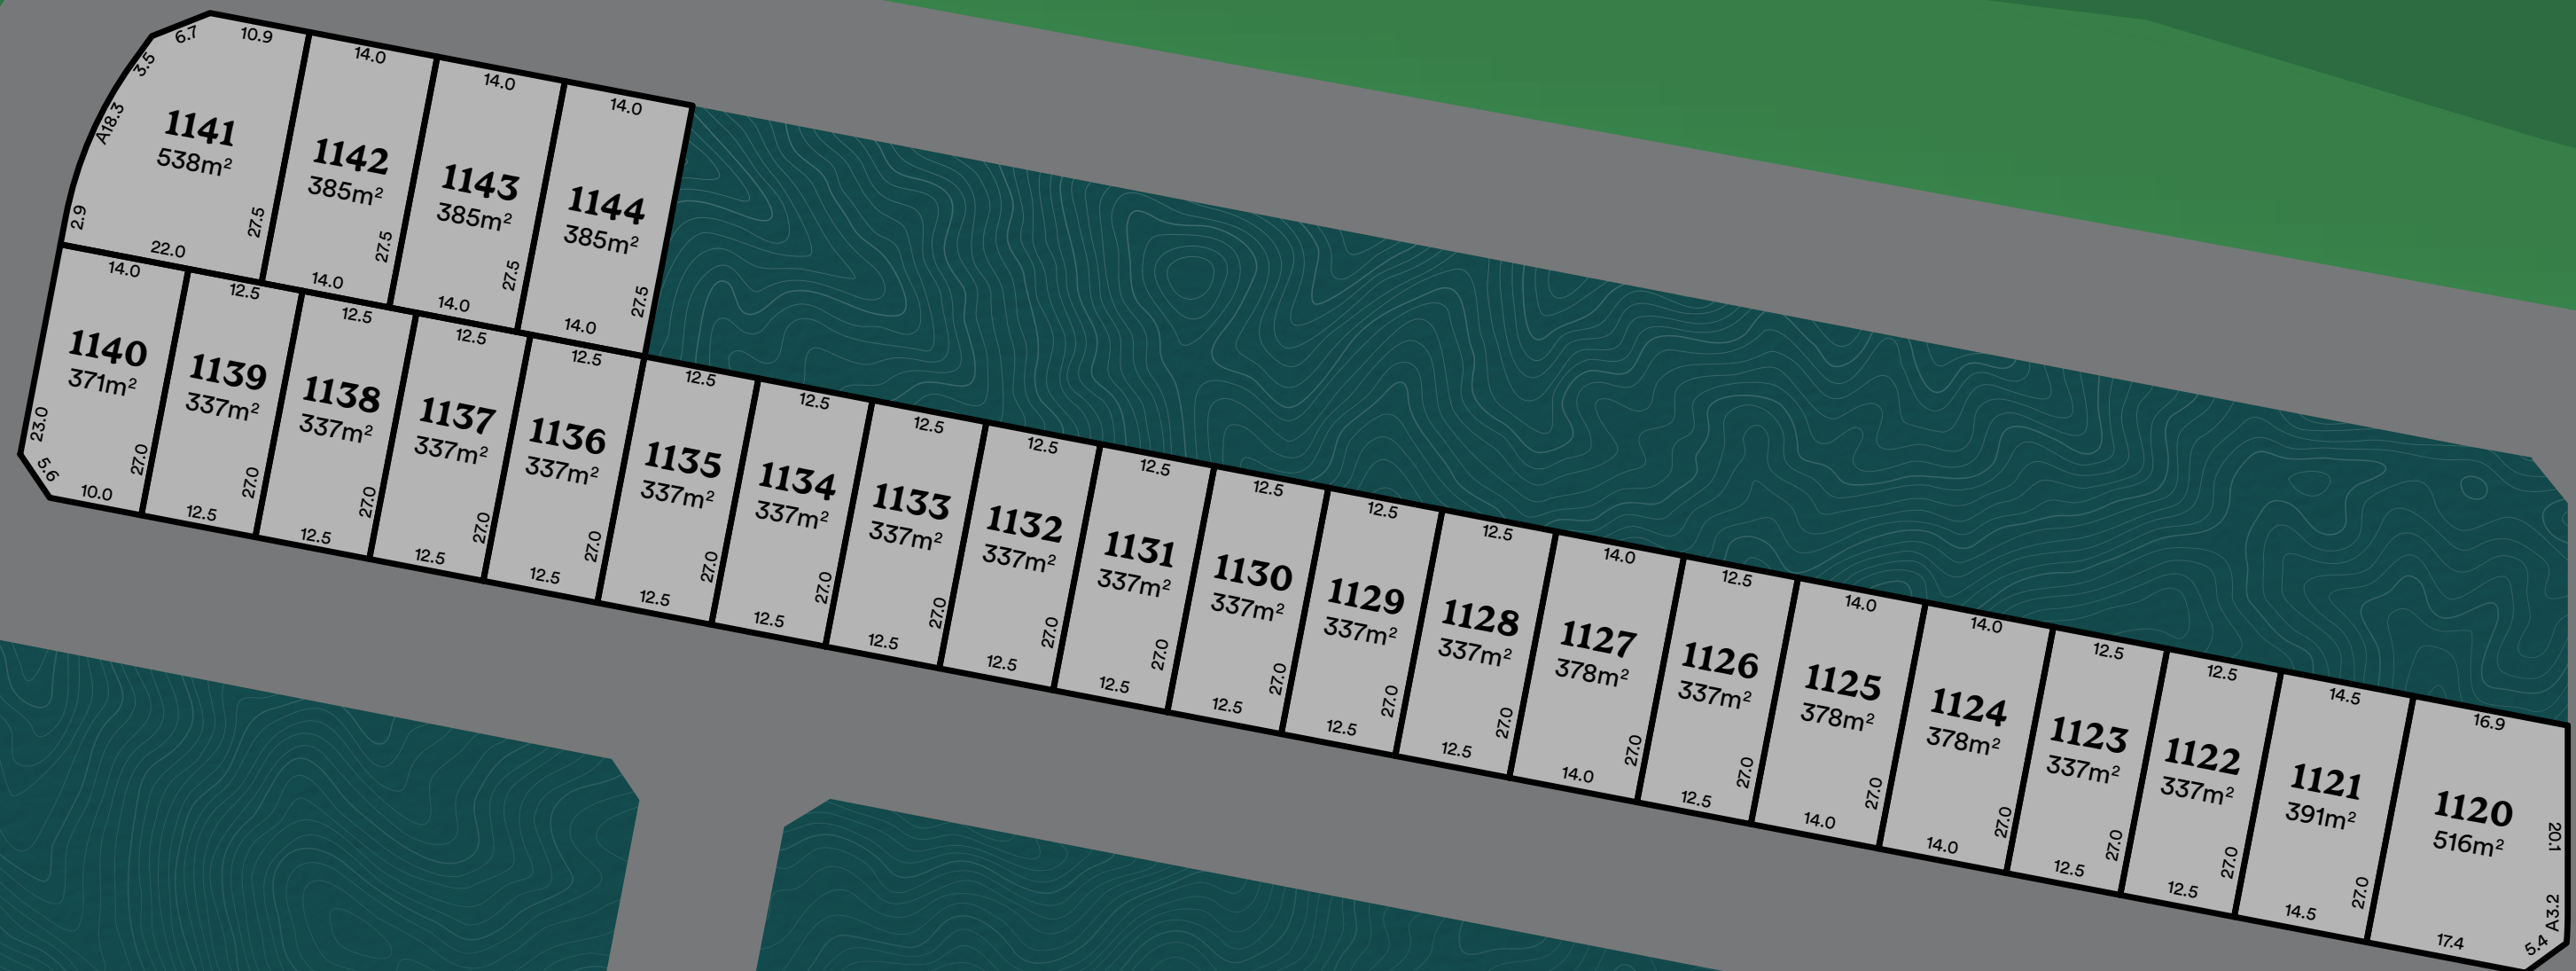

### ADDRESS

311 HAWTHORNE DRIVE,  
FRANKTON,  
QUEENSTOWN 9300.

DEVELOPED BY 

SCALE BAR: 1:6000

QUEENSTOWN - 16KM

HANLEY'S FARM - 1KM

REMARKABLES PARK TOWN CENTRE - 9KM

THE REMARKABLES

### ADDRESS

311 HAWTHORNE DRIVE,  
FRANKTON,  
QUEENSTOWN 9300.

DEVELOPED BY

←  
QUEENSTOWN - 16KM

HANLEY'S FARM - 1KM

REMARKABLES PARK TOWN CENTRE - 9KM

↑  
THE REMARKABLES